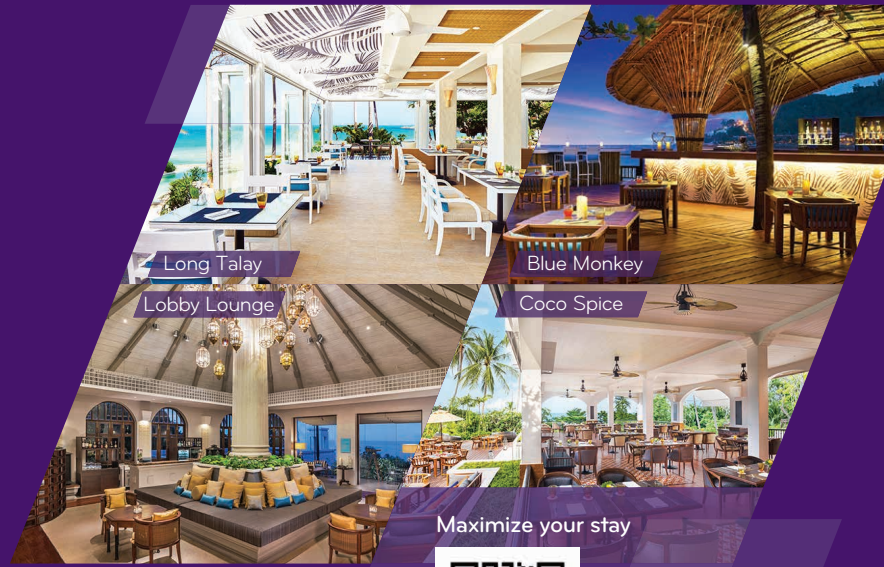

Taste the SPG Life

spg[*]
Starwood
Preferred
Guest

DIG IN TO RICH REWARDS WHEN YOU DINE WITH SPG IN CHAWENG NOI BEACH, KOH SAMUI.

Discover memorable dining experiences at **Sheraton Samui Resort** and **Vana Belle**, a **Luxury Collection Resort**, Koh Samui, located just 200m apart along Chaweng Noi Beach. Charge all restaurant meals at either resort to your guest-room bill.

Enjoy discount on food & beverage only (In-house & non-stay Members discount tiers on Food & Beverage). **BASIC - 10%, SILVER - 10%, GOLD - 15% and PLATINUM - 20%**

SHERATON SAMUI RESORT

Long Talay

Hours:

11:00 AM - 11:00 PM

All-day beach front dining venue, with panoramic ocean views and selection of international, Thai and Seafood dishes.

New Food Promotion Menu

Blue Monkey Bar

Hours:

9:00 AM - Midnight

Happy Hour:

5:30 PM - 7:00 PM

9:00 PM - 10:30 PM

Enjoy beautiful views over the Gulf of Siam as you sip a signature cocktail or cool beverage from the beach front terrace.

New Food Promotion Menu

Lobby Lounge

Hours:

8:00 AM - 11:00 PM

Happy Hour:

9:00 PM - 10:30 PM

Update online at Lobby Lounge or join friends for a premium glass of wine with outstanding ocean views from the elevated hillside setting.

Coco Spice

Hours:

6:00 AM - 11:00 AM

Serving a sumptuous buffet breakfast each day with a wide variety of bakery, International and Asian favorites.

Long Talay

Blue Monkey

Lobby Lounge

Coco Spice

Maximize your stay

For reservations contact
Guest Services
or call 077 422 020
www.sheratonsamui.com

VANA BELLE RESORT

Panali

Hours:

11:30 AM - 11:00 PM

Beachside dining with thatched covered area and open-air terrace, Panali presents traditional Italian dishes, premier wines and breathtaking views.

Kiree

Hours:

6:30 AM - 11:00 AM (Breakfast)

3:00 PM - 4:30 PM (Afternoon Tea)

6:00 PM - 11:00 PM (Dinner)

Elegant and opulently furnished dining room with alfresco terrace. Indulge in an à la carte dinner menu, comprising of Southern Thai specialties.

Lobby Lounge

Hours:

5:00 PM - Midnight

Happy Hour:

9:00 PM - 10:30 PM

Perched above the beach and shaded by a thatched roof, enjoy a relaxed, open-air setting with gourmet snacks, whiskies, beer, wine and cocktails.

Pool Bar

Hours:

9:00 AM - Midnight

Happy Hour:

5:00 PM - 6:30 PM

Enjoy panoramic ocean views, signature cocktails and refreshing cold beverages while relaxing in the infinity-pool cabanas or elegant lounge chairs.