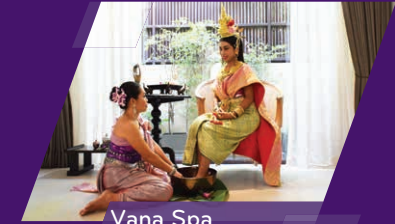

Vana Spa
SPG 15% Discount*
DAILY
9:00 AM - 9:00 PM

Sang Thong
Rodjana Refreshing Package 2 Hours
Includes:
Bay leave foot Ritual 10 mins
A choice of body mask 30 mins
(Gotu Kola with yogurt mask
or Black Clay Detox mask)
Thai Oil massage 70 mins
Head massage 10 mins
THB 5,000++ per person
THB 8,900++ per couple