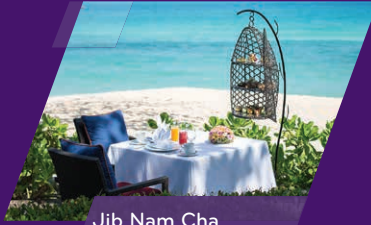

**Saturday Brunch**  
Kiree Restaurant  
Saturday  
12:00 PM - 4:00 PM

Extensive variety of speciality dishes on both the buffet and à la carte menus.  
THB 3,900++ per adult (free flow alcoholic beverages)  
THB 2,400++ per adult (free flow soft drinks only)  
THB 2,800++ Upgrade from Breakfast to Brunch